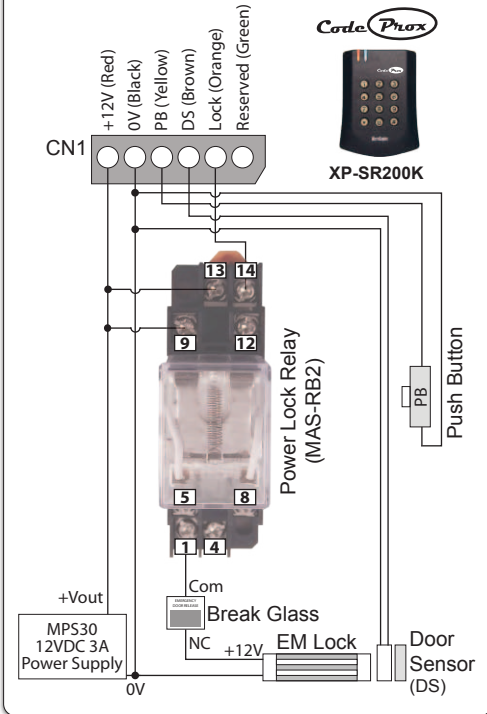

Wiring Diagram of Power Lock Relay (MAS-RB2)

Standalone Access Control XP-SR200K

Standalone Access Control XP-SR40

Door Access Reader with Controller XP-SR1000