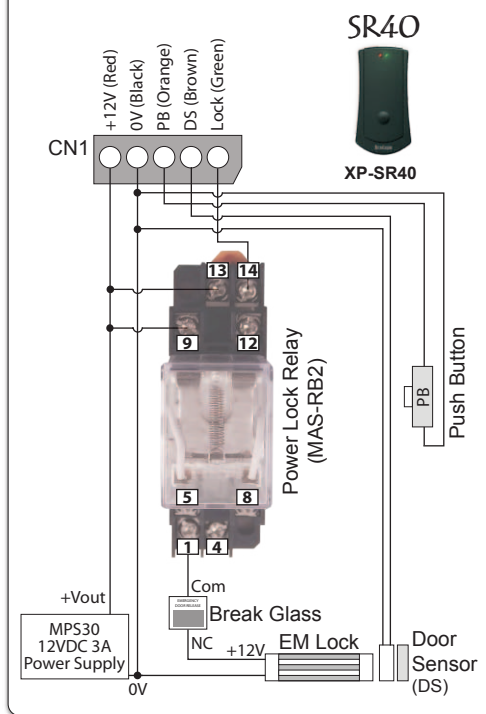

Wiring Diagram of Power Lock Relay (MAS-RB2)

Standalone Access Control XP-SR200K

Standalone Access Control XP-SR40

Door Access Reader with Controller XP-SR1000